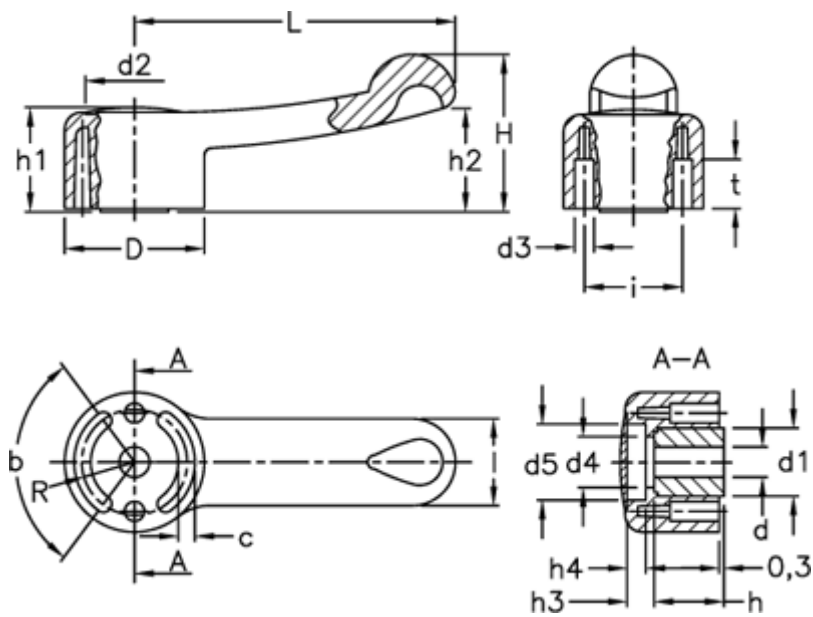

Article number: 23052121410
 Description: E+G Control lever
 ELC.110-A12-C0 no cap

Measures

b (degrees)	= 125 +/-1	d H7	= 12	l	= 29
c	= 6.5	H	= 54	L	= 110
D	= 46	h	= 22.0	R	= 17.5
d1	= 22	h1	= 35	t	= 15.5
d2	= 31.5	h2	= 36		
d3	= 6	h3	= 10.0		
d4	= 17.0	h4	= 8		
d5	= 25.5	i	= 32		